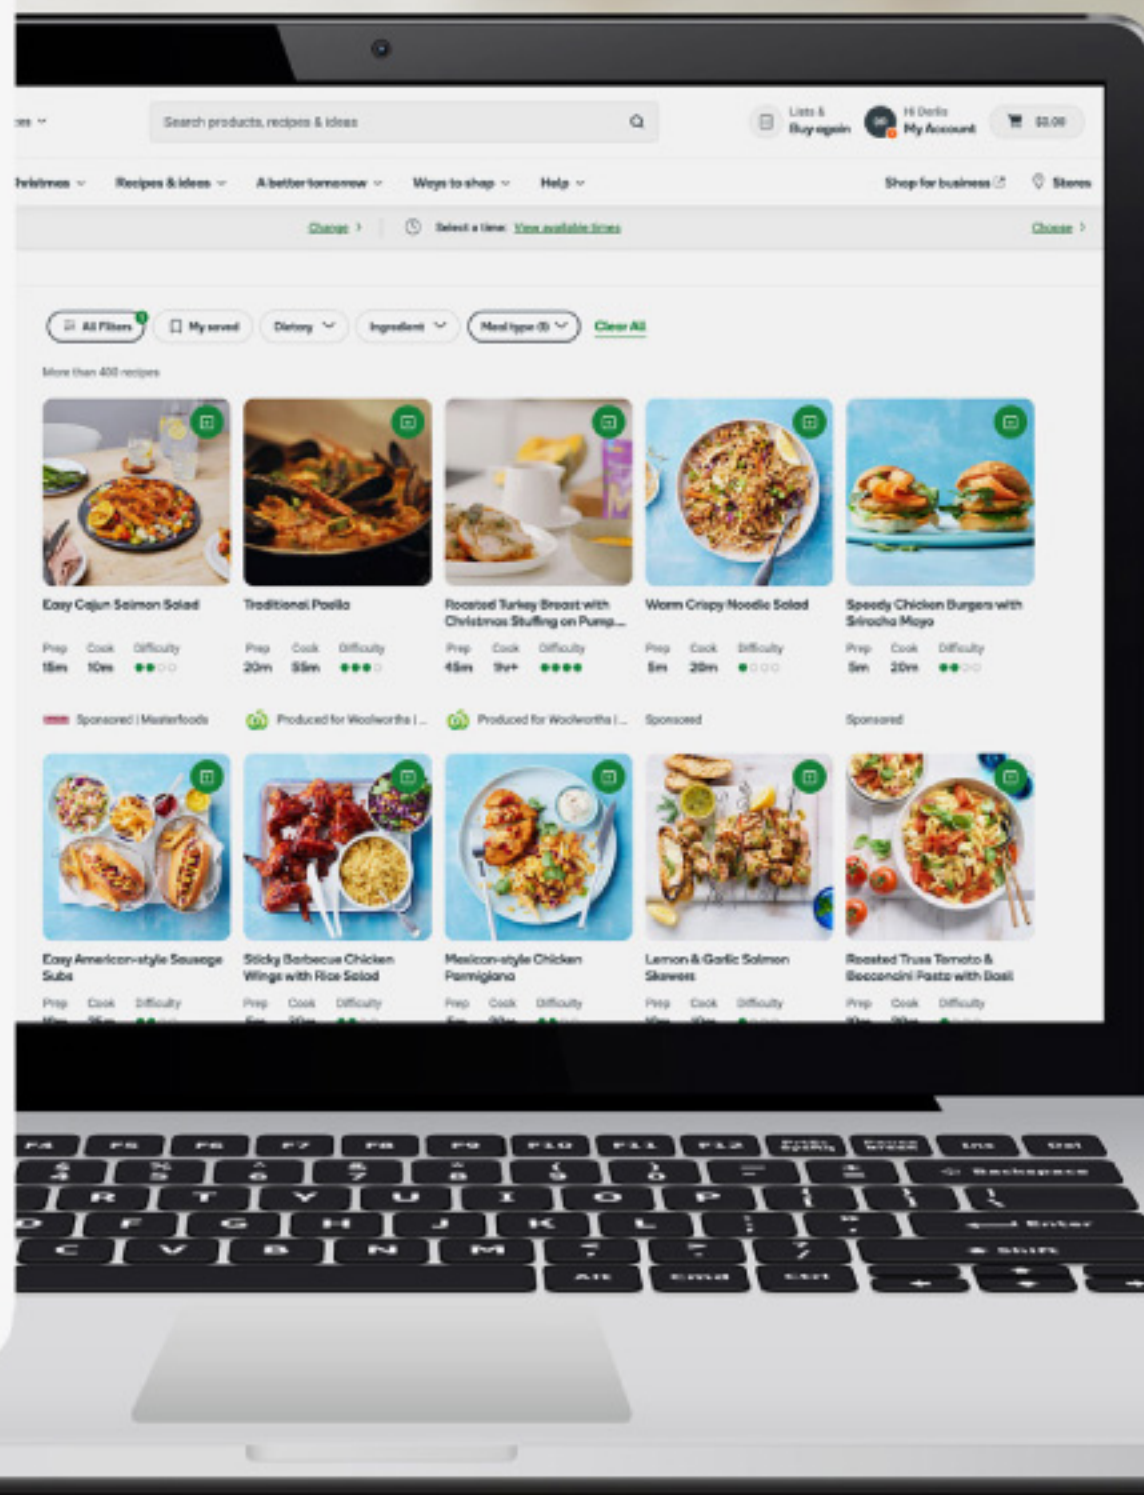

Refresh dinner o'clock with Meal Planner

From budget-friendly burger night to air-fryer Friday, find a recipe to please everyone. Then shop ingredients with the choice of delivery. Done!

[Try Meal Planner >](#)